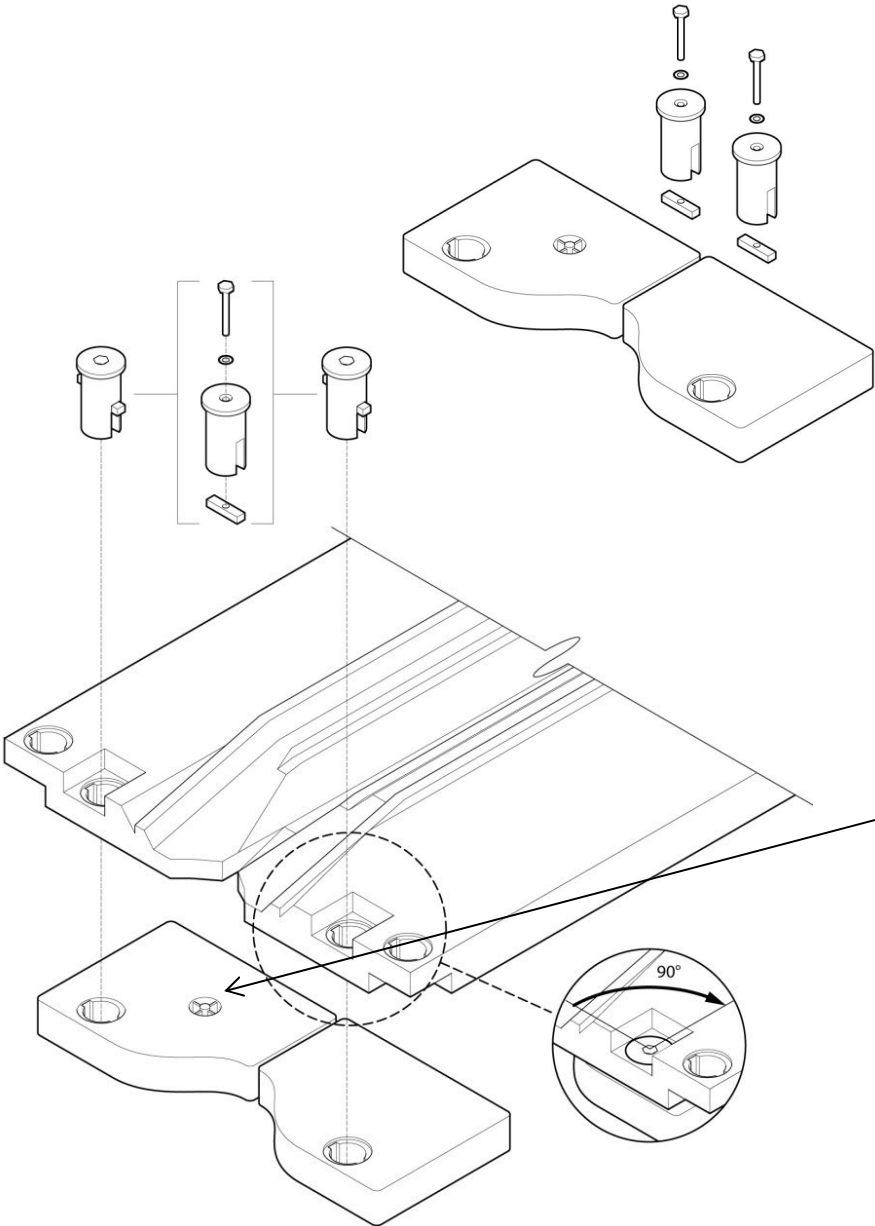

BOUYANCE BOOSTER KIT

- Bouyance booster kit includes
- 2 Plastic Bouyance Boosters
- 2 Structure Plugs
- 2 Hexbolts w Washers and UHMW Blocks

Install Bouyance boosters while the float is in the water. Make sure when installing them that one booster is face upside down with kiss off facing up. The other booster needs the kiss off facing down. The pair will give and extra 150 lbs of floating in the back